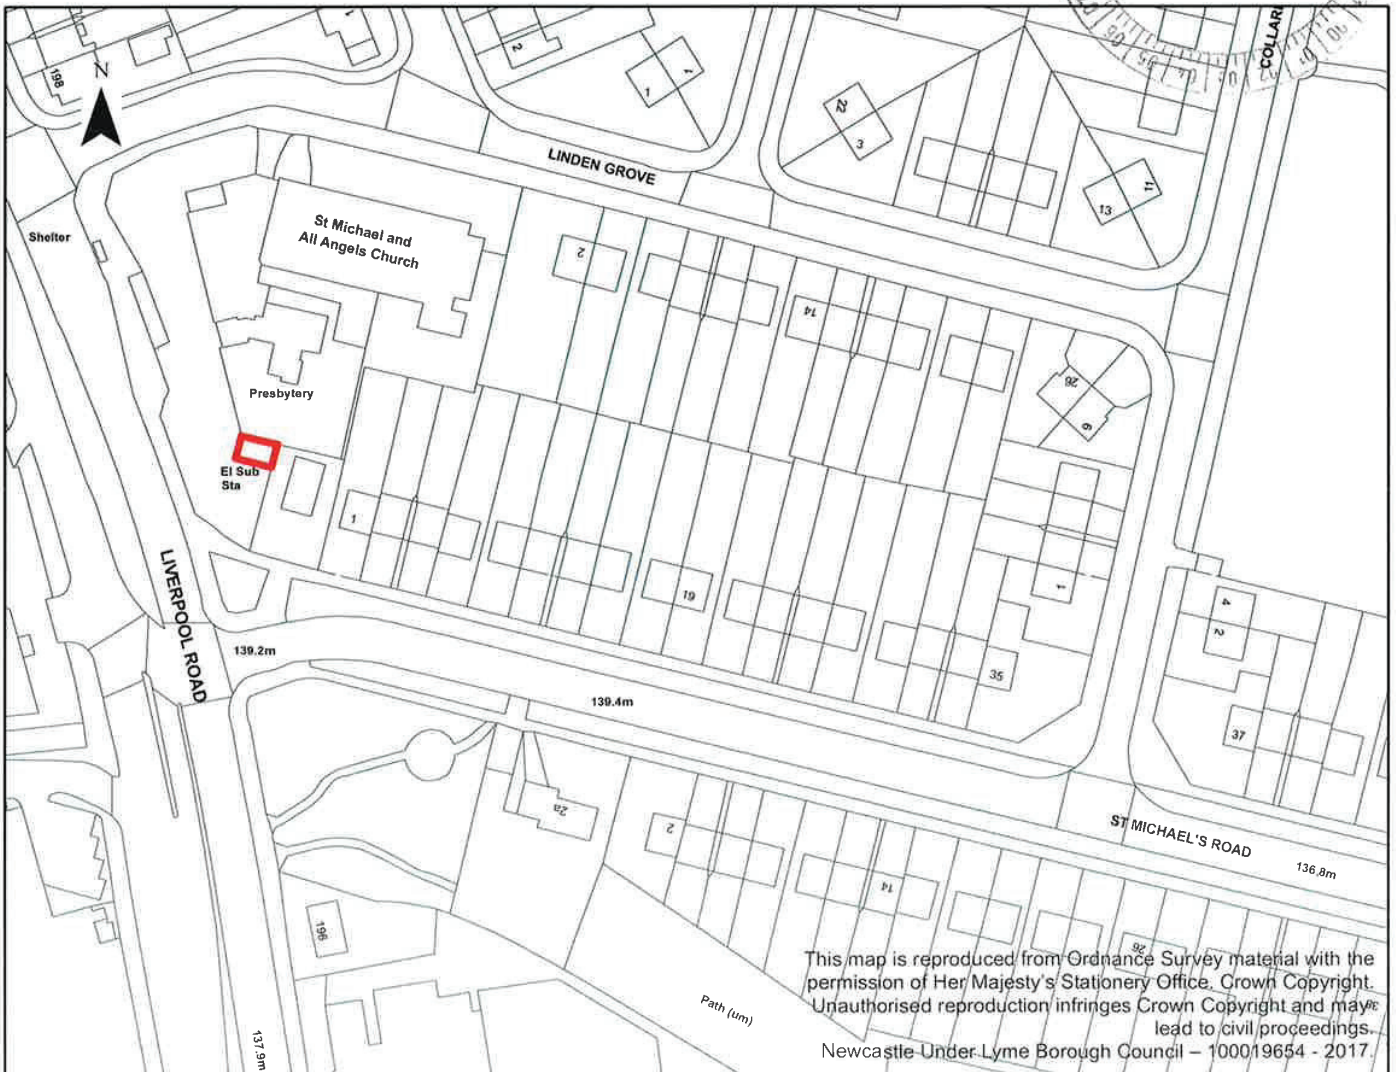

Advertising Hoarding - Liverpool Road Site

General Location Plan

- 6 APR 2017

1:1250 Location Plan

This map is reproduced from Ordnance Survey material with the permission of Her Majesty's Stationery Office. Crown Copyright. Unauthorised reproduction infringes Crown Copyright and may lead to civil proceedings.
Newcastle-Under-Lyme Borough Council - 100019654 - 2017.