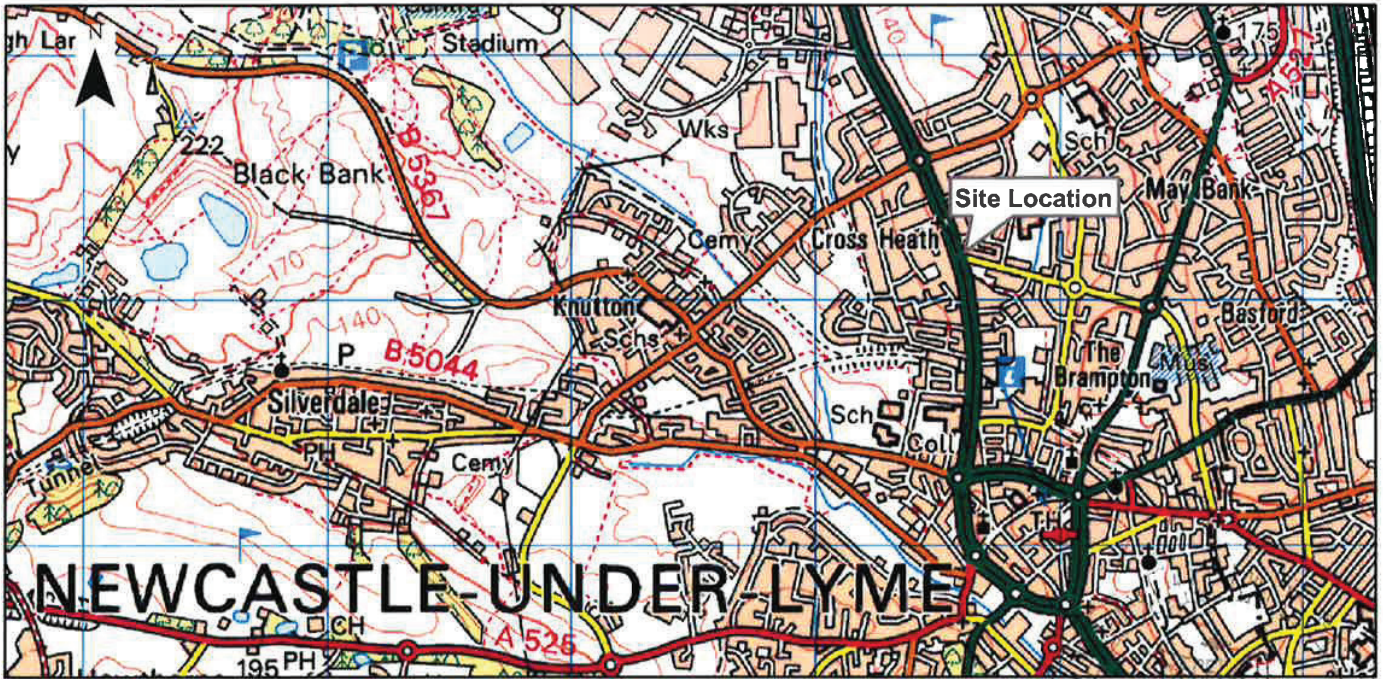

Advertising Hoarding - Liverpool Road Site

General Location Plan

- 6 APR 2017

1:1250 Location Plan

This map is reproduced from Ordnance Survey material with the permission of Her Majesty's Stationery Office. Crown Copyright. Unauthorised reproduction infringes Crown Copyright and may lead to civil proceedings.
Newcastle-Under-Lyme Borough Council - 100019654 - 2017.